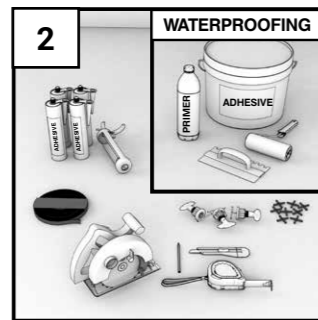

Installation Rocko Tiles

Wet & dry area installation