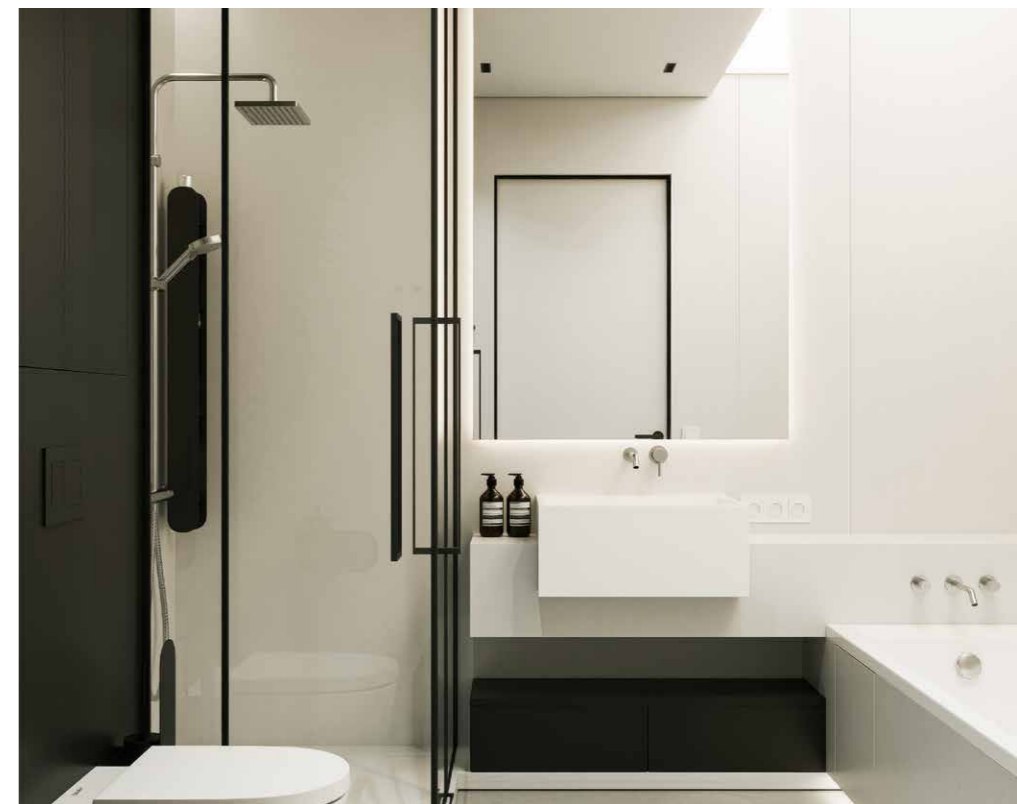

Almond

Peetah texture,
2.800 x 1.230 x 4 mm