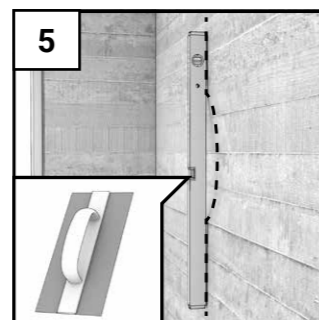

Installation Rocko Tiles

Wet & dry area installation