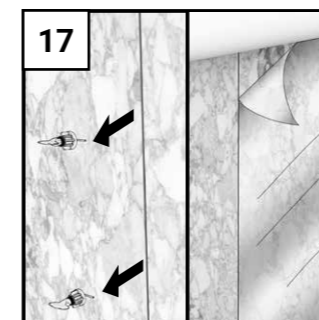

Installation Rocko Tiles

Wet & dry area installation