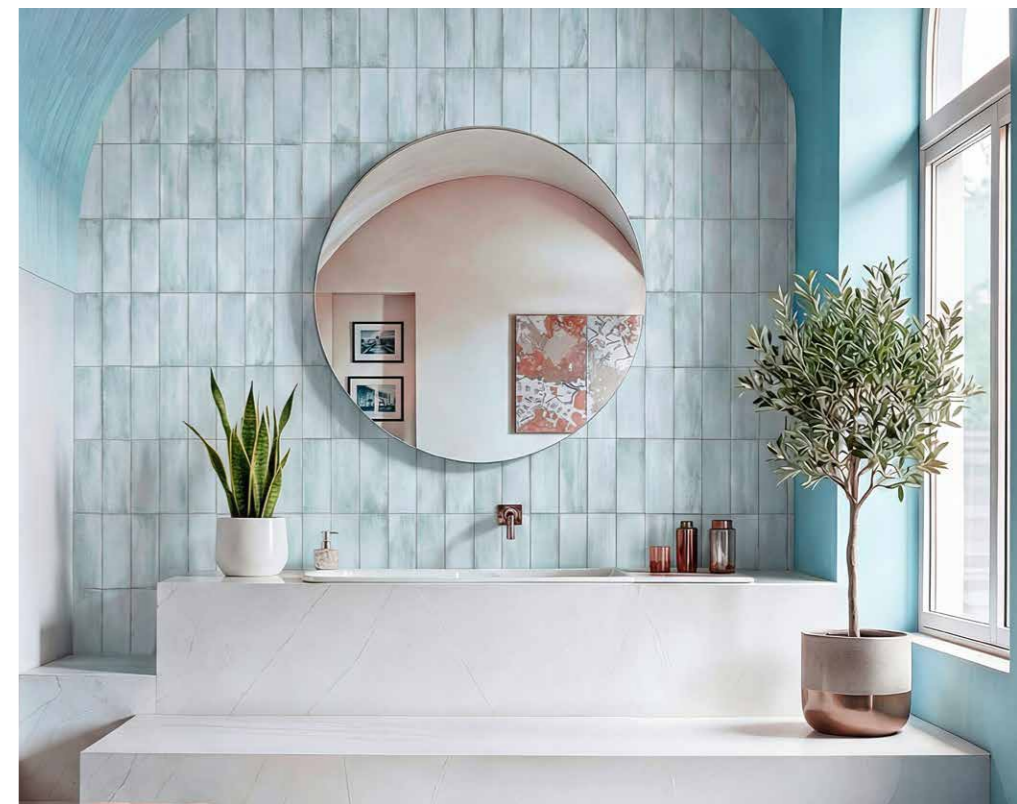

Each design includes three unique faces. Patterns do not continue across tiles.