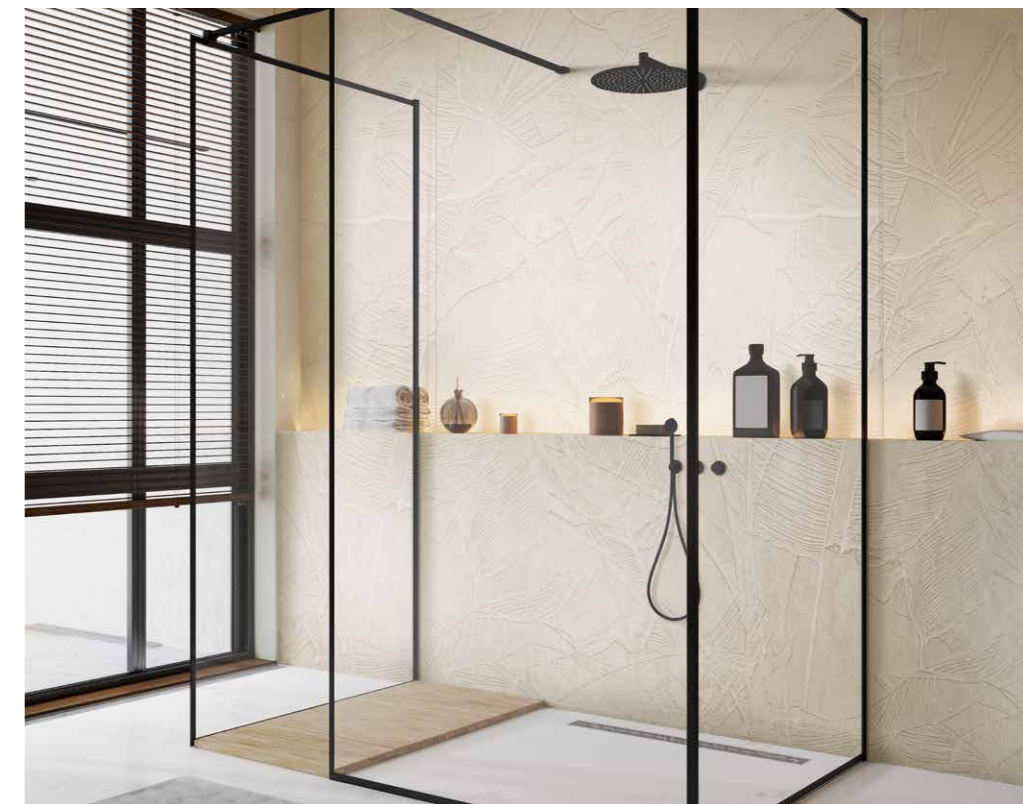

R160

Skali

Peetah texture,
2.800 x 1.230 x 4 mm

Patterns do not continue across tiles.

R163

Silver Sage

Peetah texture,
2.800 x 1.230 x 4 mm

Patterns do not continue across tiles.