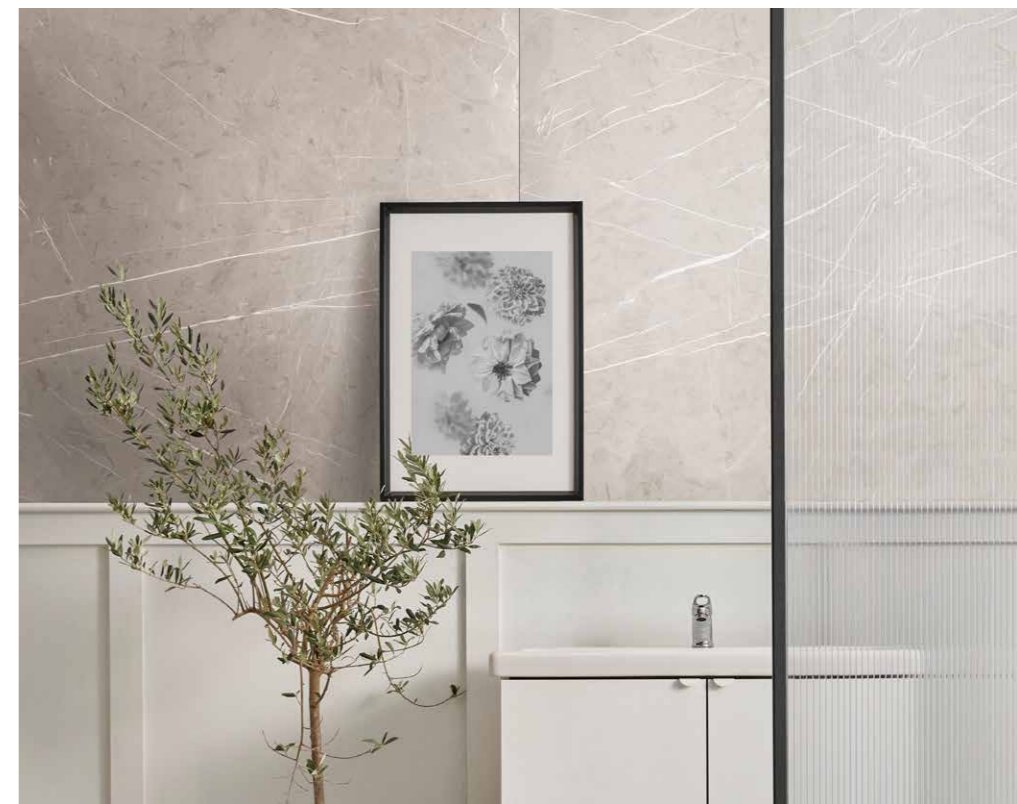

Each design includes three unique faces. Patterns do not continue across tiles.