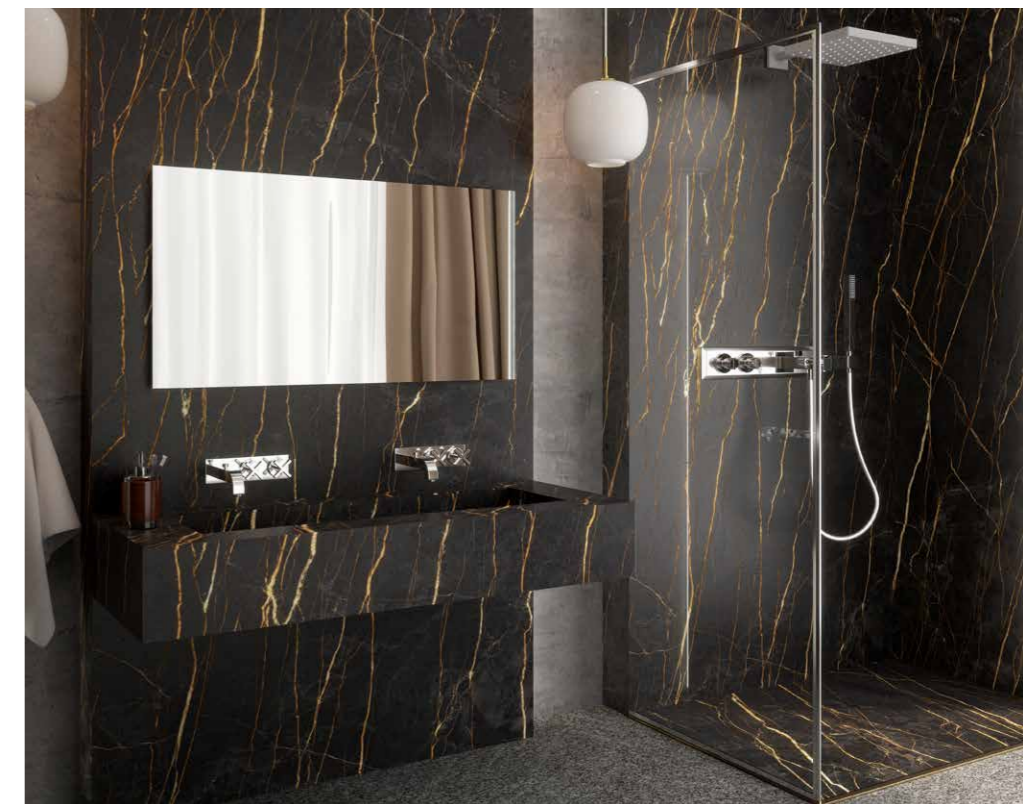

Each design includes three unique faces. Patterns do not continue across tiles.