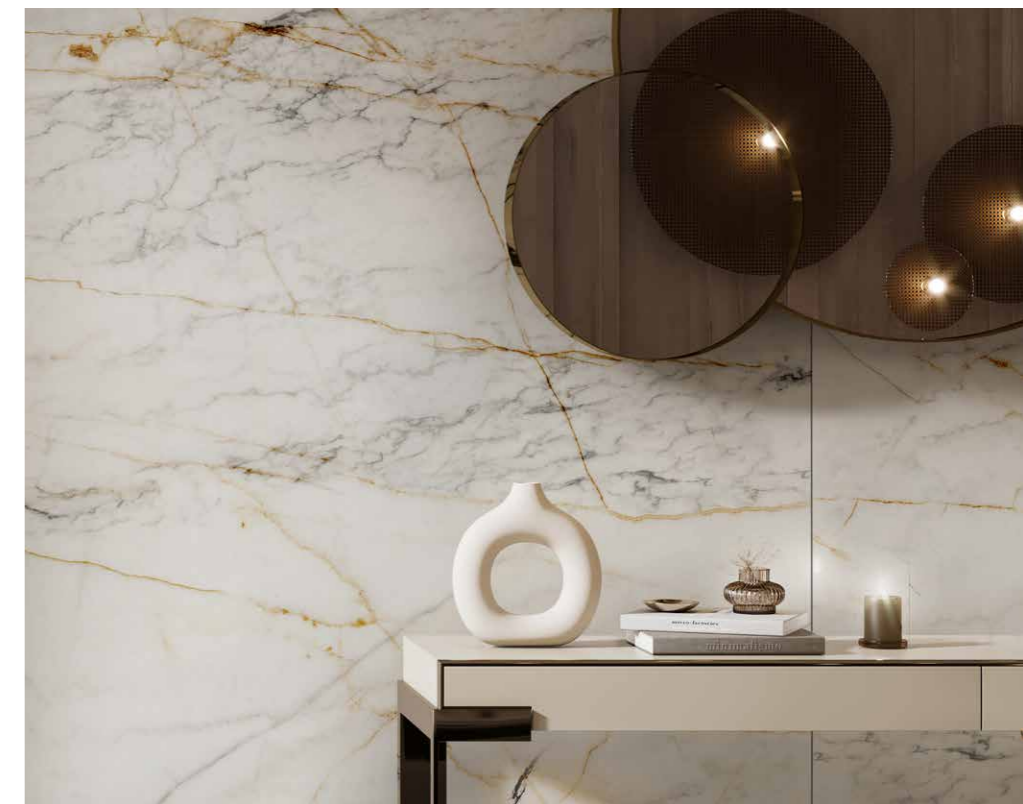

Peetah texture,
2.800 x 1.230 x 4 mm

Each design includes three unique faces. Patterns do not continue across tiles.

R154

Marble Gold

Peetah texture,
2.800 x 1.230 x 4 mm

Each design includes three unique faces. Patterns do not continue across tiles.