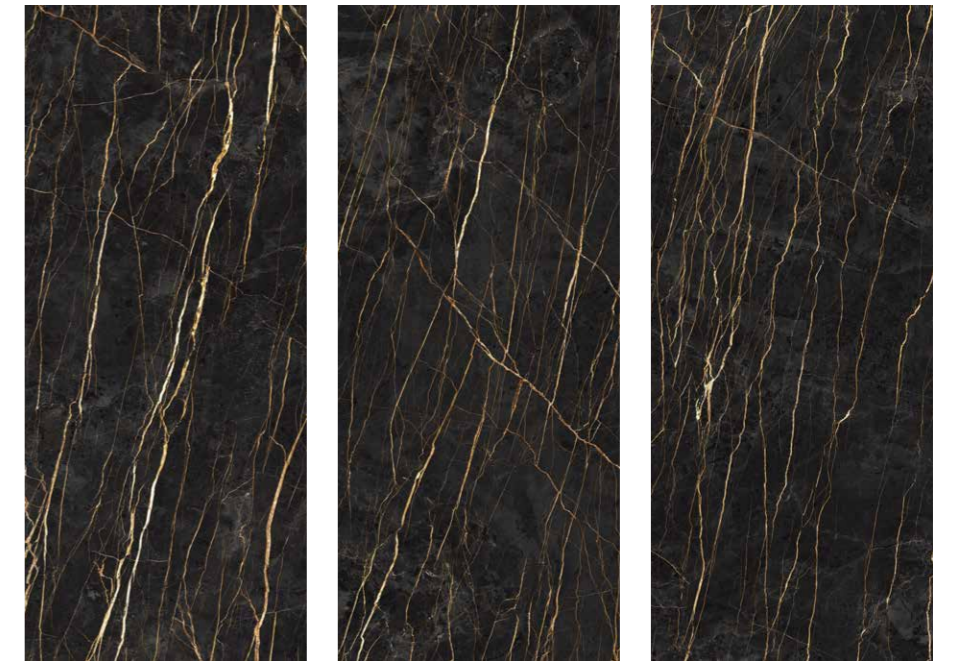

SENSOTOUCH