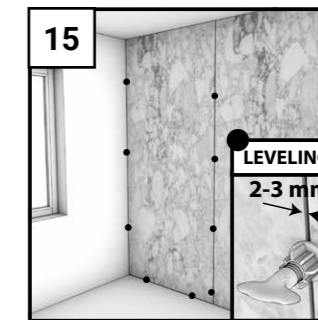

Installation Rocko Tiles

Wet & dry area installation