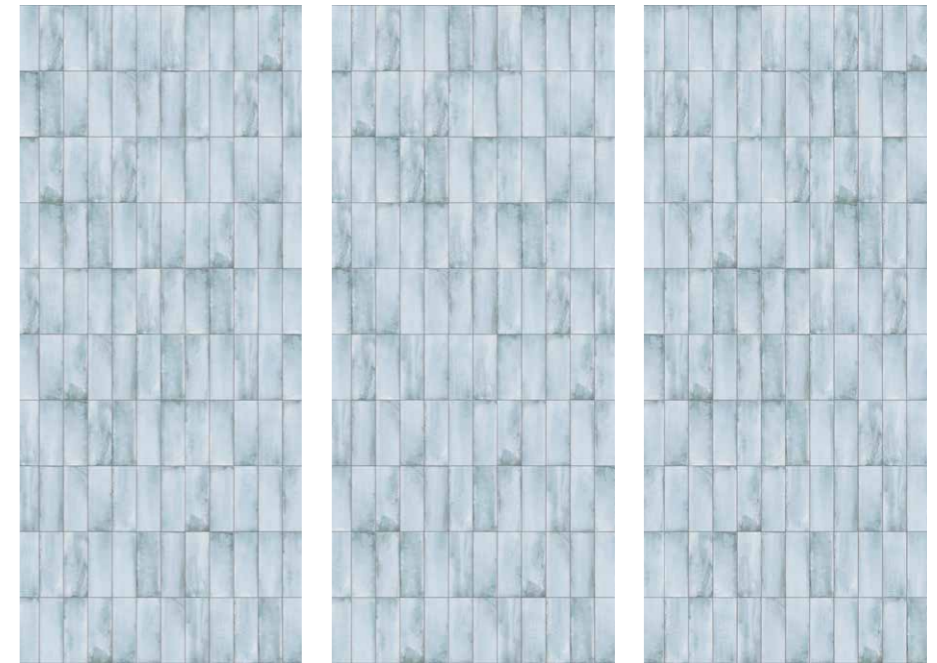

R263

Alba Celeste

Sensotouch texture,
2.800 x 1.230 x 4 mm

SENSOTOUCH

NEW

Each design includes three unique faces. Patterns do not continue across tiles.