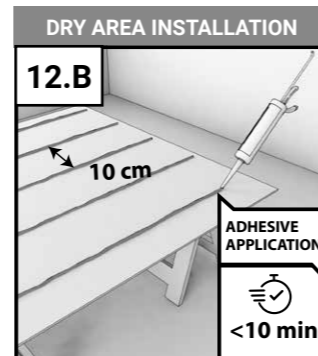

Installation Rocko Tiles

Wet & dry area installation