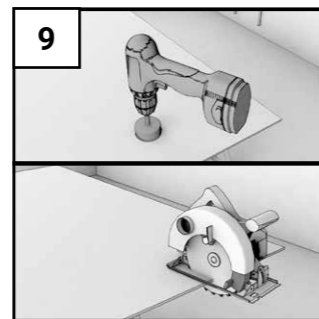

Installation Rocko Tiles

Wet & dry area installation