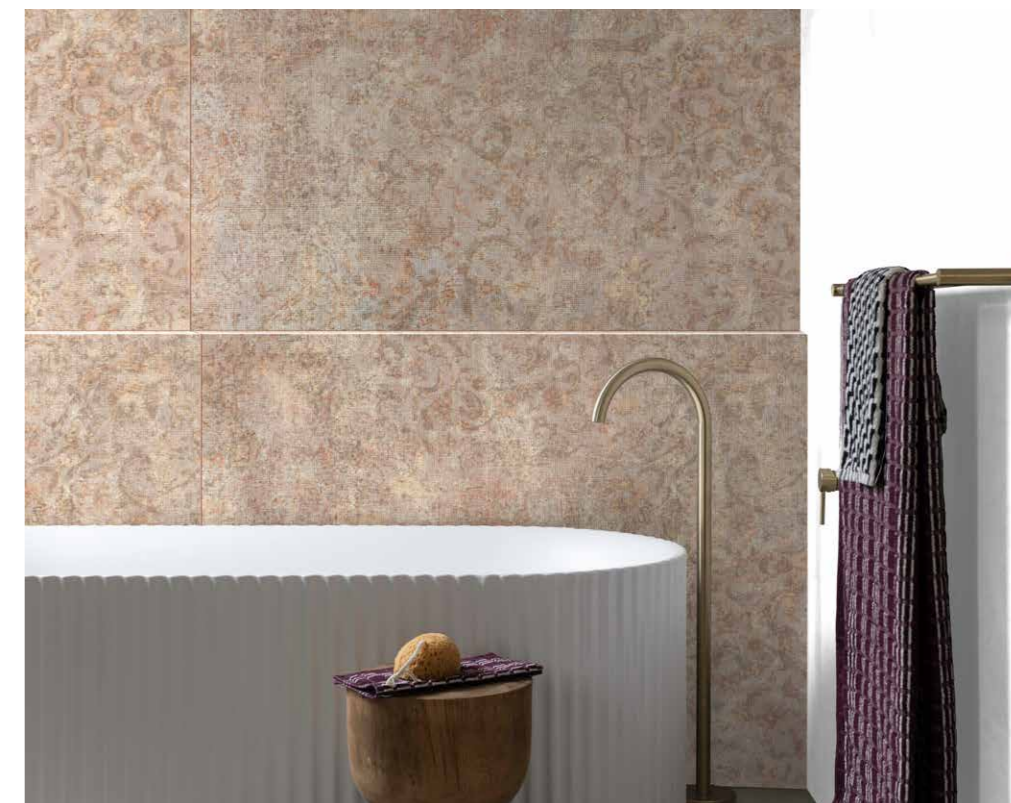

Sensotouch texture,
2.800 x 1.230 x 4 mm

SENSOTOUCH

Patterns do not continue across tiles.

Color

Collection

Subtle tones with strong character.

A palette of five timeless shades — from radiant white to deep black — designed to soften industrial spaces and shape the ambience. Velvet-finished tiles, that are waterproof, durable and finely tuned to the rhythm of everyday life.