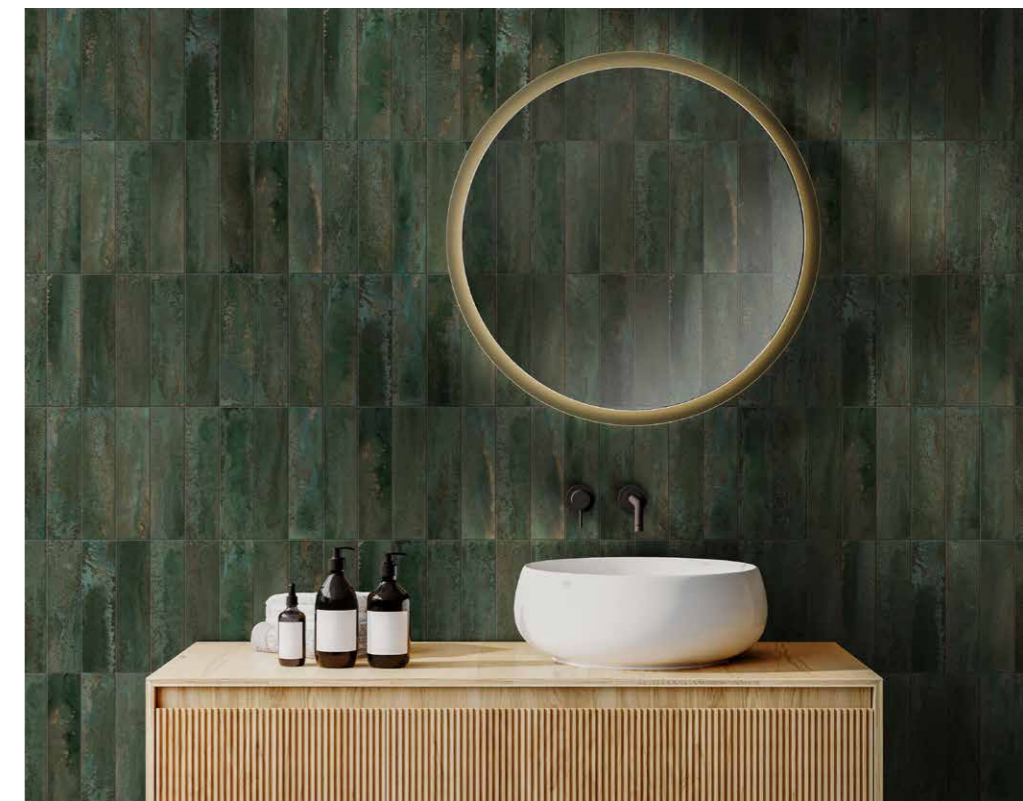

R264

NEW

Kasbah Green

Sensotouch texture,
2.800 x 1.230 x 4 mm

SENSOTOUCH