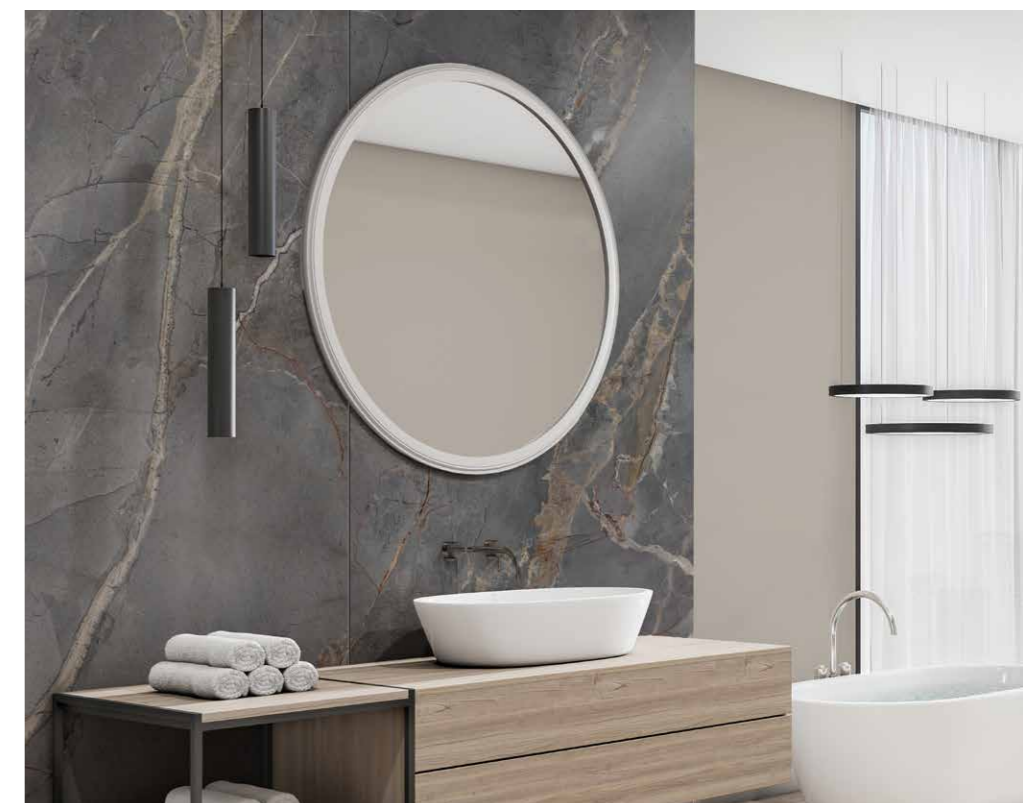

K024

Beige Pietra Marble

Peetah texture,
2.800 x 1.230 x 4 mm

Each design includes three unique faces. Patterns do not continue across tiles.

R193

Velvet Marble

Peetah texture,
2.800 x 1.230 x 4 mm

Each design includes three unique faces. Patterns do not continue across tiles.