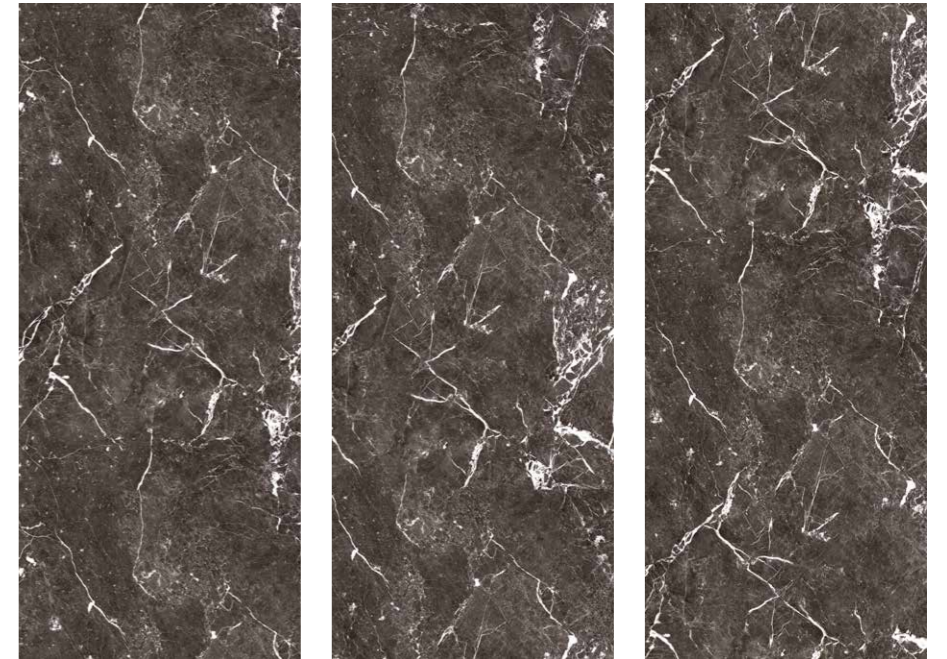

R261

Nebulous Black

Sensotouch texture,
2.800 x 1.230 x 4 mm

SENSOTOUCH

NEW

Each design includes three unique faces. Patterns do not continue across tiles.