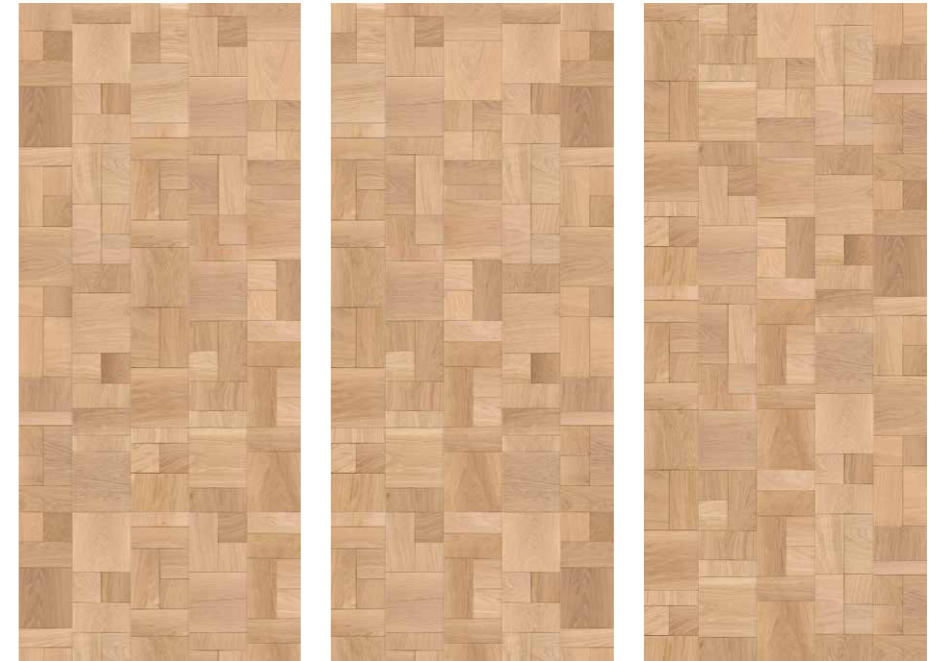

R265

Soulgrain

Sensotouch texture,
2.800 x 1.230 x 4 mm

SENSOTOUCH

NEW

Each design includes three unique faces. Patterns do not continue across tiles.