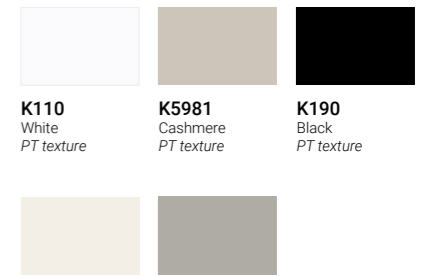

Color

K110 White PT texture
K5981 Cashmere PT texture
K190 Black PT texture

Each design includes three unique faces. Patterns do not continue across tiles.

Texture: **SE** - Sensotouch **PT** - Peetah Stone
HG - High Gloss **FN** - Flanders Oak